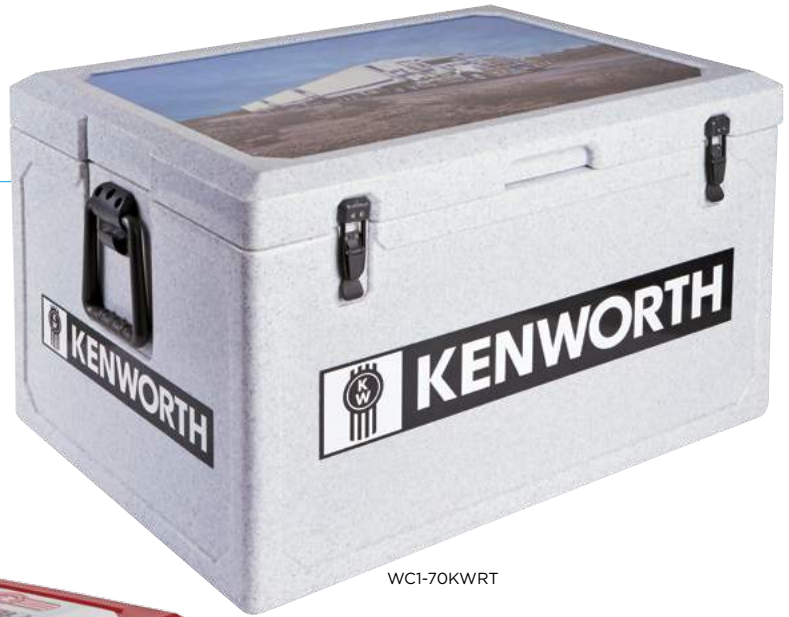

Like us on facebook

ACCESSORIES

Kenworth Iceboxes

UP TO **26% OFF**

FROM
$74.95

WC1-22KW
22L Grey with
KW Logos
$74.95

WC1-22K200R
22L Red with K200
$89.00

WC1-70KWRT
68L Grey with
Road Train
$199.00

WC1-85KW
86L Grey with
KW Logos
$339.00

WC1-70KWRT