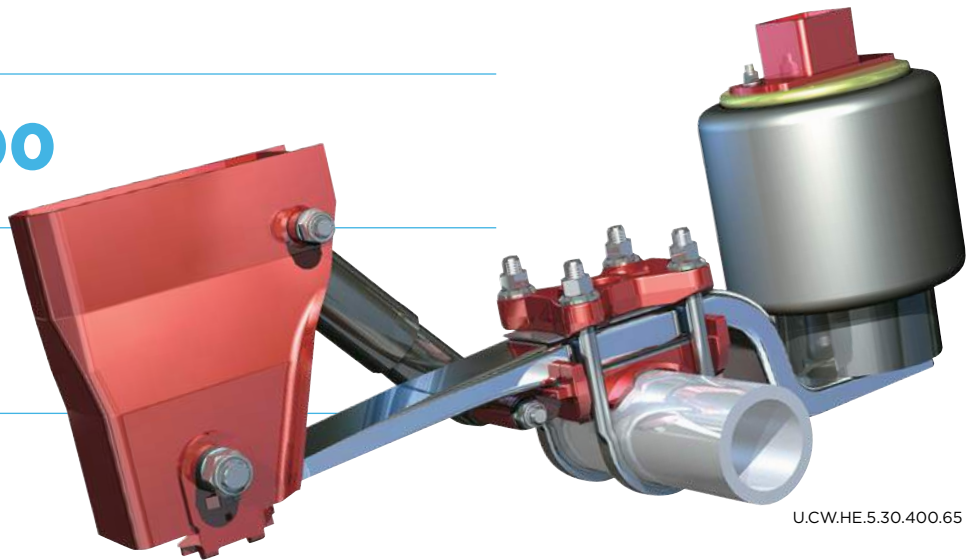

K-Hitch Weweler Air Suspensions

UP TO **22% OFF**

FROM **$1,848.00**

Weweler 9t Ultralite Single Leaf

- U.CW.HE.5.30.230.65 230mm
- U.CW.HG.5.30.375.65 375mm
- U.CW.HE.5.30.400.65 400mm
- U.CW.HE.5.30.425.65 425mm

$1848.00

Weweler 9t Euro Twin Leaf

- E.CW.DG.5.30.230.50 230mm
- E.CW.DE.5.30.375.50 375mm
- E.CW.DE.5.30.425.50 425mm

$2062.50

U.CW.HE.5.30.400.65