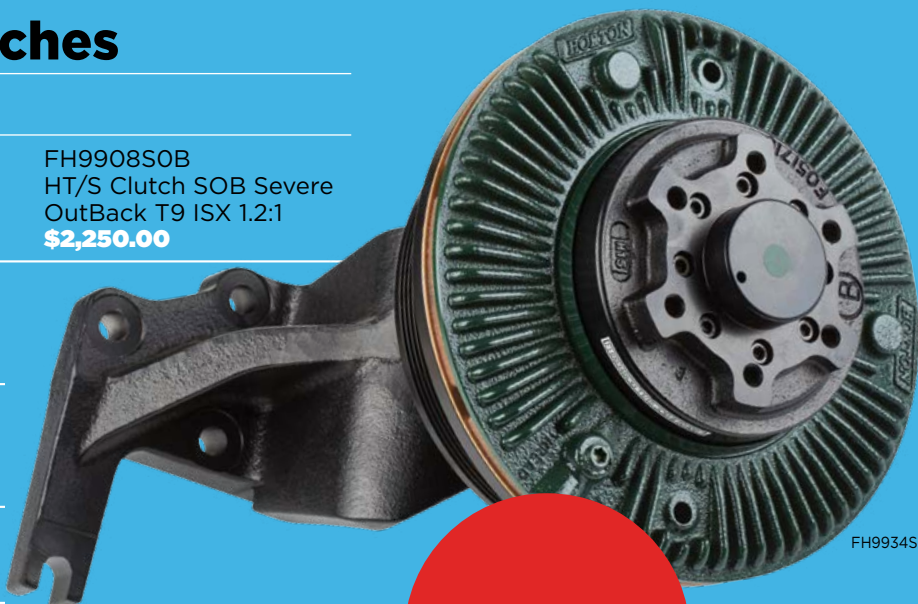

Horton Fan Clutches

FROM $1,450.00

FH99660B
Clutch OB OutBack CAT 8.0"
Upgrade of FH9866X
$1,450.00

FH9934SOB
Clutch SOB Severe OutBack
T6/65 1.2:1 ISX
$1,620.00

FH9929SOB
Clutch SOB Severe OutBack
C5 1.27:1 ISX
$1,750.00

FH99160B
Clutch OB OutBack K200/ISX 1.27:1
$1,820.00

FH9934SOB

**INTRODUCTORY
OFFERS!**

Horton HT/S Kits

FROM $580.00

Introducing the new F3 series HT/S clutch repair and upgrade kits manufactured and designed for Australian conditions. HT/S kits have a new higher temperature bearing for longer life and dedicated coloured discs for easy identification.

F35008SD
Super Duty OEM Kit
$580.00

F350080B
OutBack Upgrade Kit
$780.00

F35008SOB*
Severe OutBack Premium Kit
$980.00

*Available for selected models