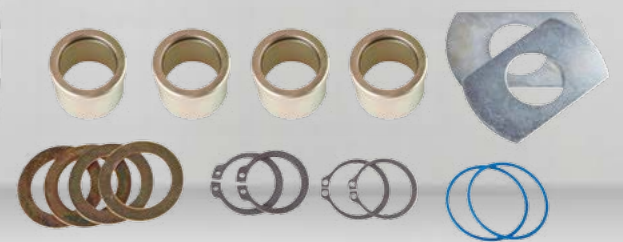

MINIMUM 12 MONTH HASSLE FREE WARRANTY