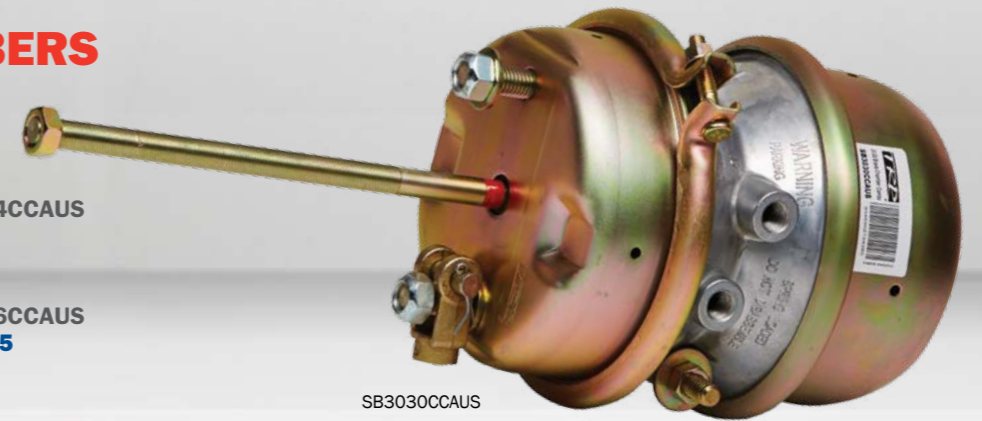

## BRAKE DRUM \$89.00

10 X 285, 16.5 X 7  
DB190PDC

USA designed and tested  
Built to O/E standards  
Rated for heavy duty applications  
Balanced for superior  
performance

## BRAKE CHAMBERS FROM \$59.00

30/30  
SB3030CCAUS  
\$59.00

24/24  
SB2424CCAUS  
\$54.95

24/30  
SB2430CCAUS  
\$54.95

36/36  
SB3636CCAUS  
\$229.95

SB3030CCAUS